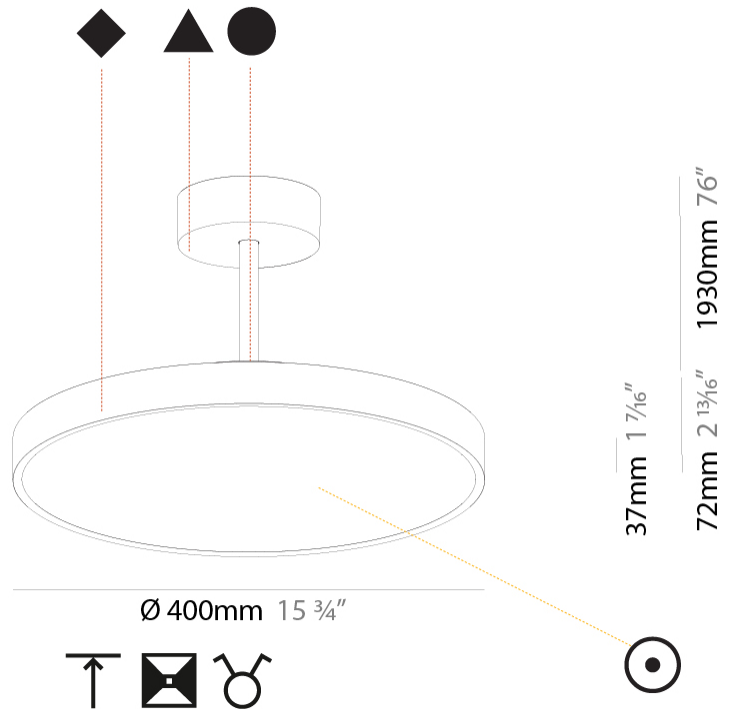

GENERAL

Series: Sign Diva Tube
Subseries: Sign Diva Tube
Brand: Prolicht
Division: Architectural
Mounting Type: Suspension
Mounting Location: Ceiling
Subcategory: Pendant

PHYSICAL

Shape: Round
Diameter (mm): 400
Diameter (in): 15 3/4
Height (mm): 72
Height (in): 2 13/16
Max. Overall Height (mm): 2002
Max. Overall Height (in): 78 13/16
Light Distribution: Direct / Indirect
Weight (kg): 3.314
Weight (lbs): 7.306

Diffuser: PMMA - Opal / Micro-Prism / Sparkling Secret / Vintage Industrial

Fixture Finish: SSR / BKV / CWI / CRY / HAB / UFT / ITA / RUA / FTG / MYG / LOD / PUS / FRO / FUP / KIA / POP / BLS / SPG / MEY / GOH / GUM / CHC / COM / ABZ / JAG / OBR / MOS / ROR

Fixture Material: Extruded Aluminum / Steel

ELECTRICAL

Lamp Type: LED (Zhaga Standard)
Input Wattage (W): 30
Total Output Wattage (W): 27.8
Dimming: Tri-Mode (Non-Dimming and Phase Dimming (120Vac only) and 0-10V Dimming)
Driver Included: Yes
Driver Location: Integrated
Driver Type: Constant Current - Universal
Driver Class: Class 2
Input Voltage (V): 120 - 277
Constant Current (MA): 500 / 350

LED

Color Temperature (°K): 3000 / 3500 / 4000
Max. Delivered Lumen (lm): 3049 / 3019 / 3055 / 3117
Nominal Lumen (lm): 4182 / 4142 / 4189 / 4275
CRI: >90 CRI
Lamp Life (hrs): 50000

OPTICAL

RATINGS AND CERTIFICATIONS

Certified By: Certified for North American Standards
IP rating: IP20